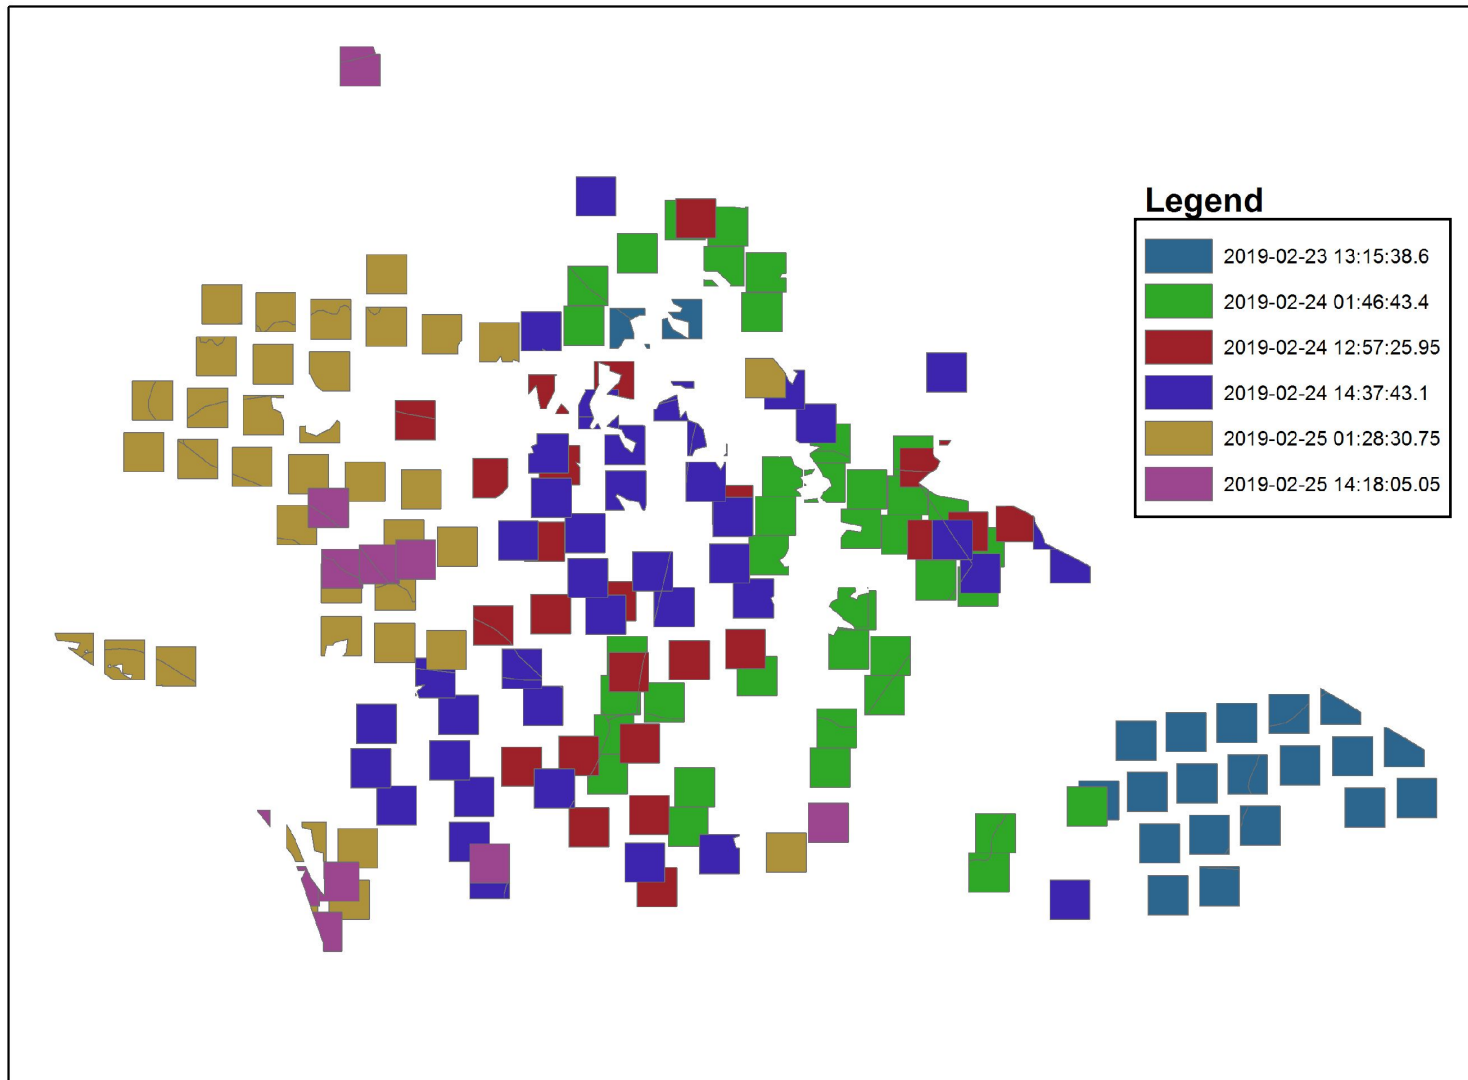

सत्यमेव जयते

GUNDULPET -5 FIRE BANDIPUR TR & mudumalai TR

Forest Survey of India, Dehradun
Ministry of Environment, Forest & Climate Change,
Government of India

SNPP VIIRS Pass wise Fire Progression at Bandipur Tiger Reserve

SNPP VIIRS Date wise Fire Progression at Bandipur Tiger Reserve

Important Links: Forest Survey of India | FSI Forest Fire Alert System FAST 3.0

Search District Search Large Forest Fire

Jump To:

- Catalog
- ADMIN BOUNDARY
- FOREST FIRE
 - MODIS
 - SNPP
- 2019-02-25
- 2019-02-24
- 2019-02-23
- Large Forest Fire
 - Large Forest Fire
- FCM AND FTM
 - FTM
 - FCM 12th Cycle
 - FCM 13th Cycle
 - FCM 14th Cycle
 - FCM 15th Cycle
- Blank
- Scalebars
- Backgrounds
 - None
 - OpenStreetMap - Mapnik
 - OpenStreetMap - Black and White
 - ArcGIS 9.3 Rest Example