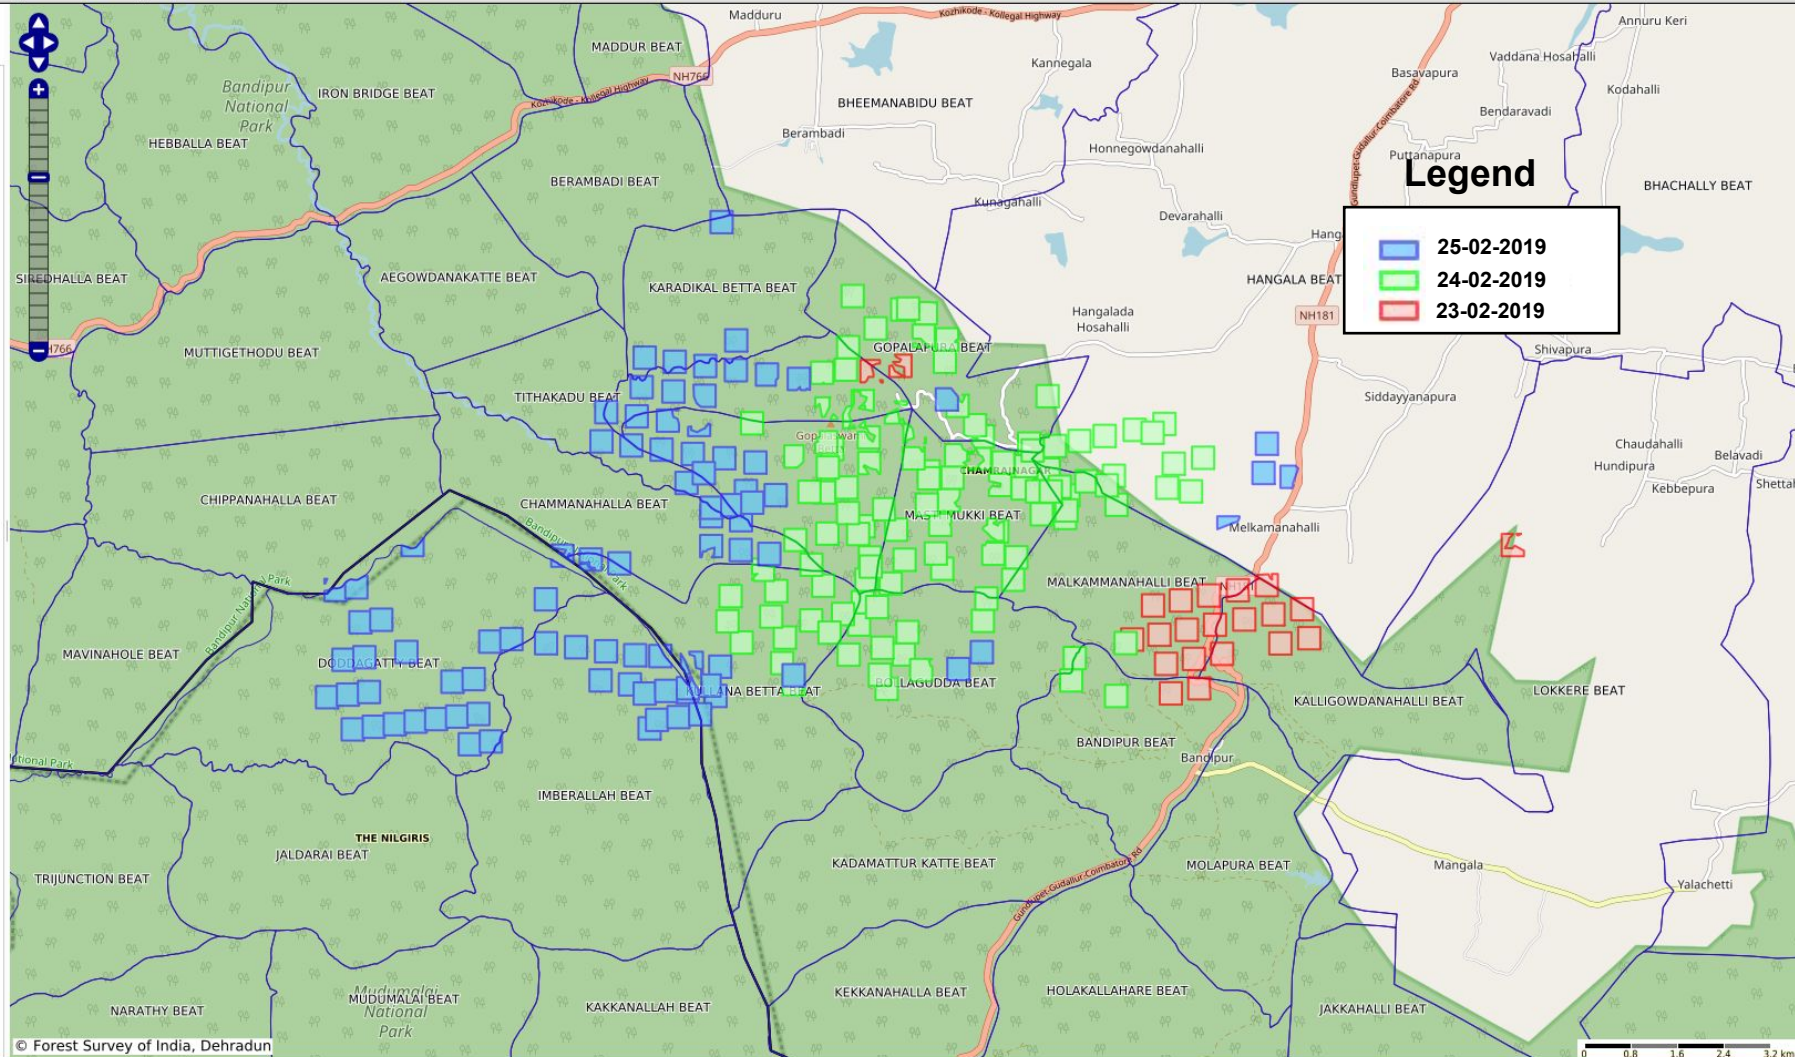

SNPP VIIRS Date wise Fire Progression at Bandipur Tiger Reserve

Important Links: Forest Survey of India | FSI Forest Fire Alert System FAST 3.0

Search District Search Large Forest Fire

Jump To:

- Catalog
- ADMIN BOUNDARY
- FOREST FIRE
 - MODIS
 - SNPP
- 2019-02-25
- 2019-02-24
- 2019-02-23
- Large Forest Fire
 - Large Forest Fire
- FCM AND FTM
 - FTM
 - FCM 12th Cycle
 - FCM 13th Cycle
 - FCM 14th Cycle
 - FCM 15th Cycle
- Blank
- Scalebars
- Backgrounds
 - None
 - OpenStreetMap - Mapnik
 - OpenStreetMap - Black and White
 - ArcGIS 9.3 Rest Example